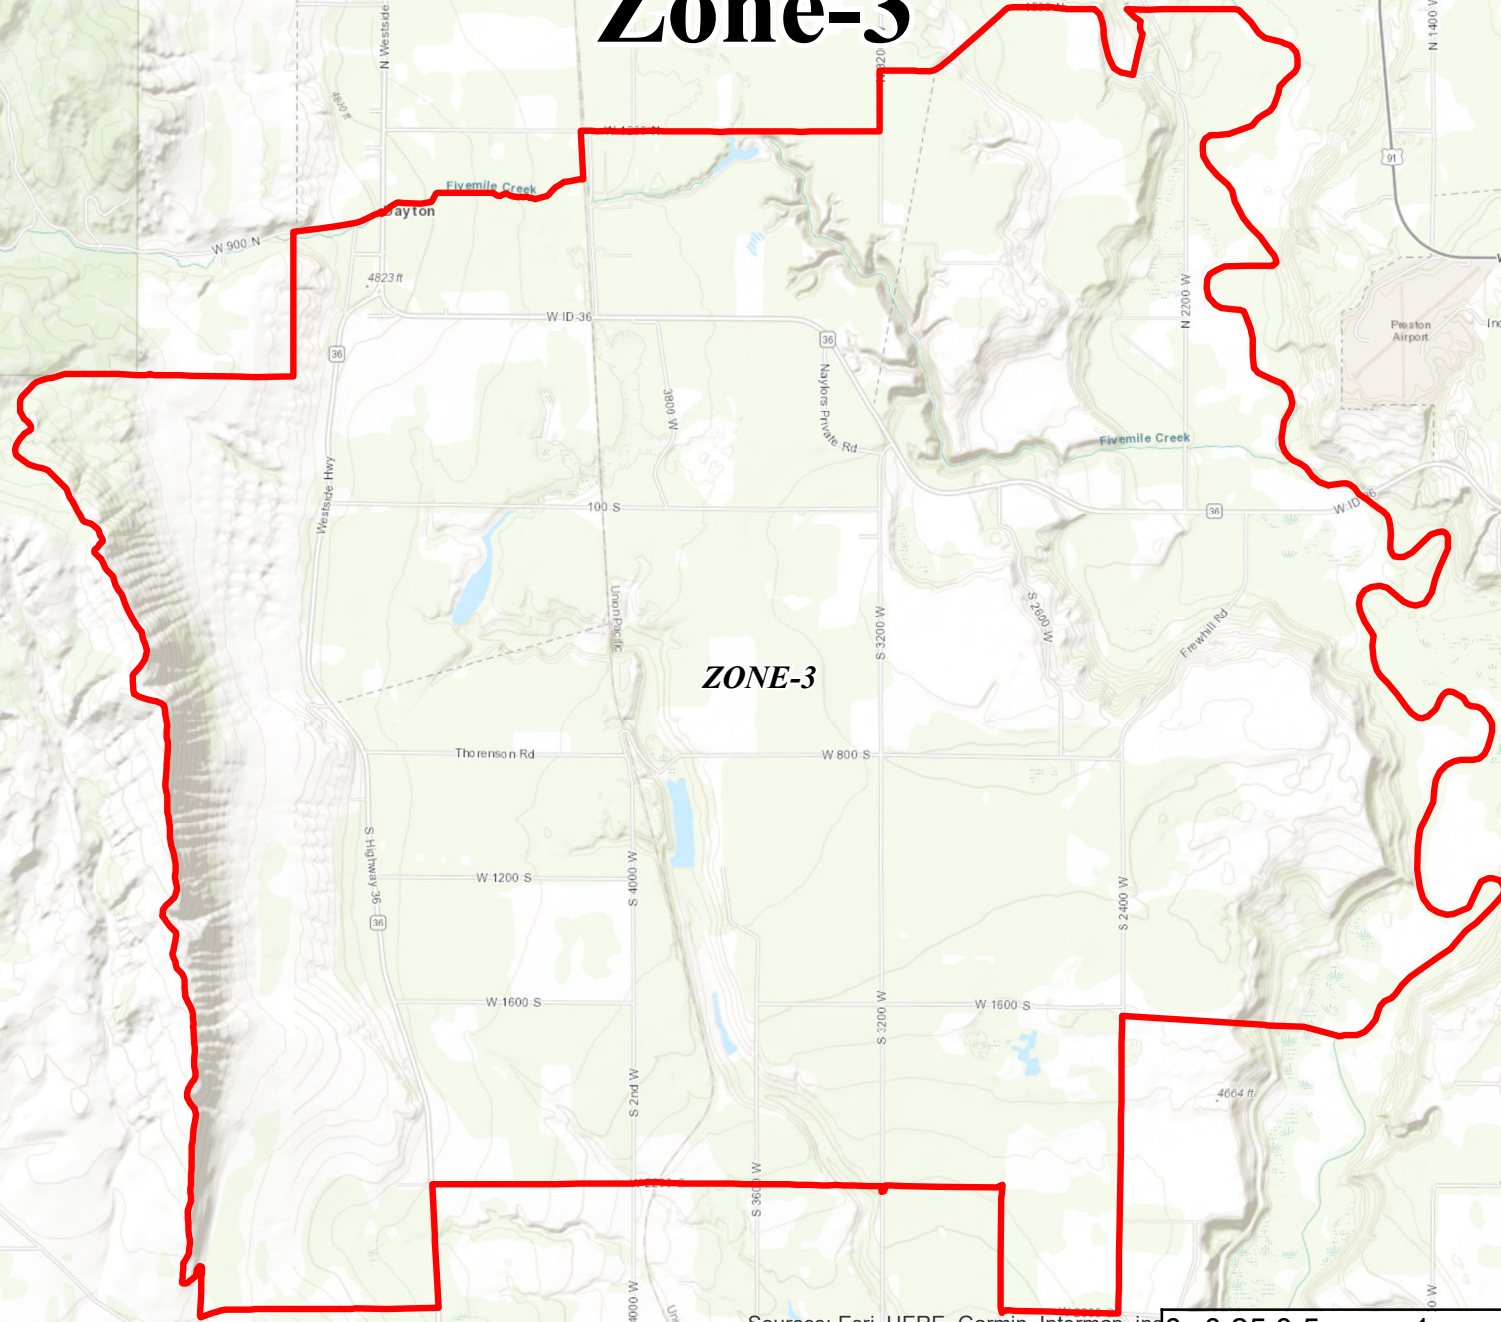

West Side School District Zone-3

ZONE-3

Date: 04/2023

Sources: Esri, HERE, Garmin, Intermap, IGN, Kadaster NL, Ordnance Survey, Esri J contributors, and the GIS User Community

0 0.25 0.5 1 1.5 2 Miles